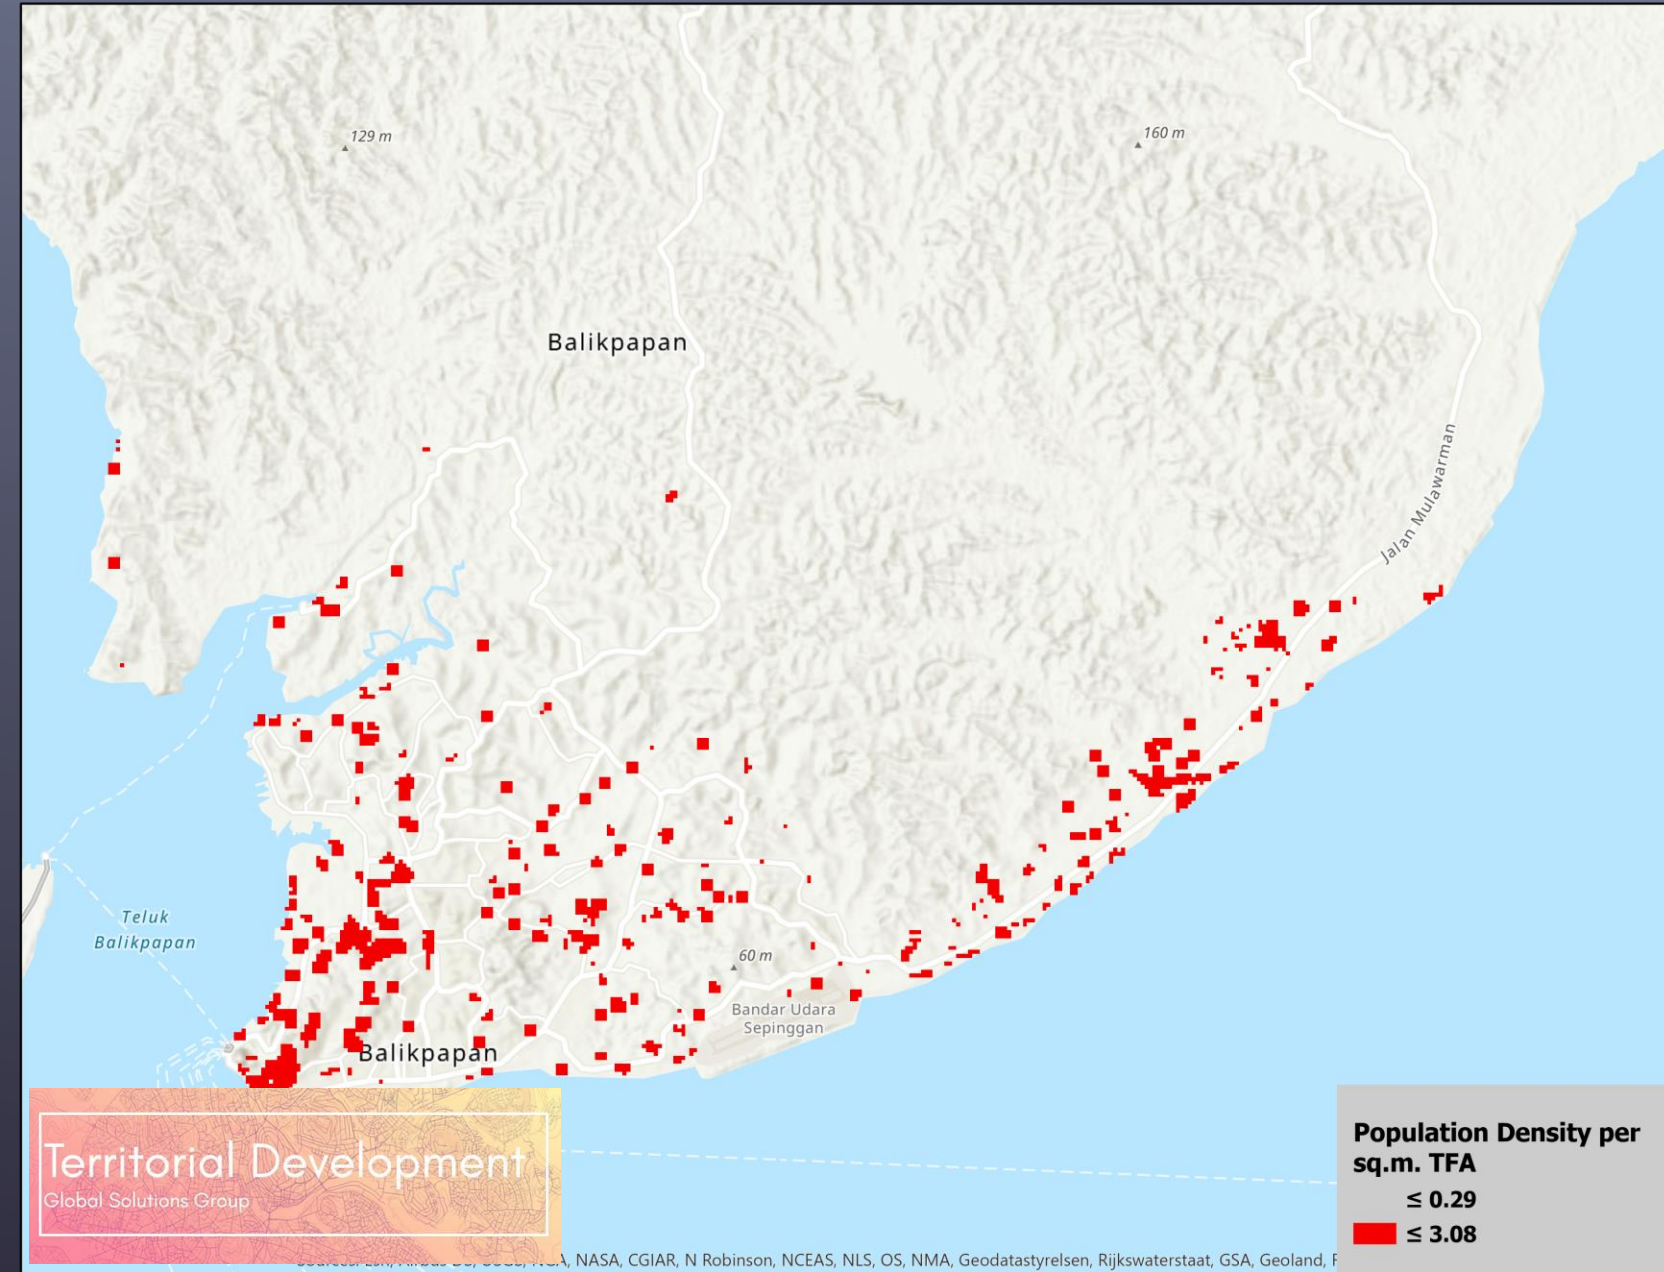

BALIKPAPAN

# BALIKPAPAN – POPULATION DATA

- ▶ Number of persons per pixel
- ▶ Each pixel is 100x100 meters
- ▶ Total Population: 1.26 million

# BALIKPAPAN – BUILDING HEIGHTS DATA

- ▶ Building heights data
  - ▶ Average building height, per pixel
  - ▶ Each pixel is 90x90 meters

BALIKPAPAN

POTENTIAL HOTSPOTS

# BALIKPAPAN – FIRST SET OF POTENTIAL HOTSPOTS

- ▶ Hotspots cover 14.8  $km^2$
- ▶ Affected Population: 87 thousand
- ▶ 6.9% of total population impacted

FACEBOOK Data for Good

Deutsches Zentrum  
DLR für Luft- und Raumfahrt  
German Aerospace Center