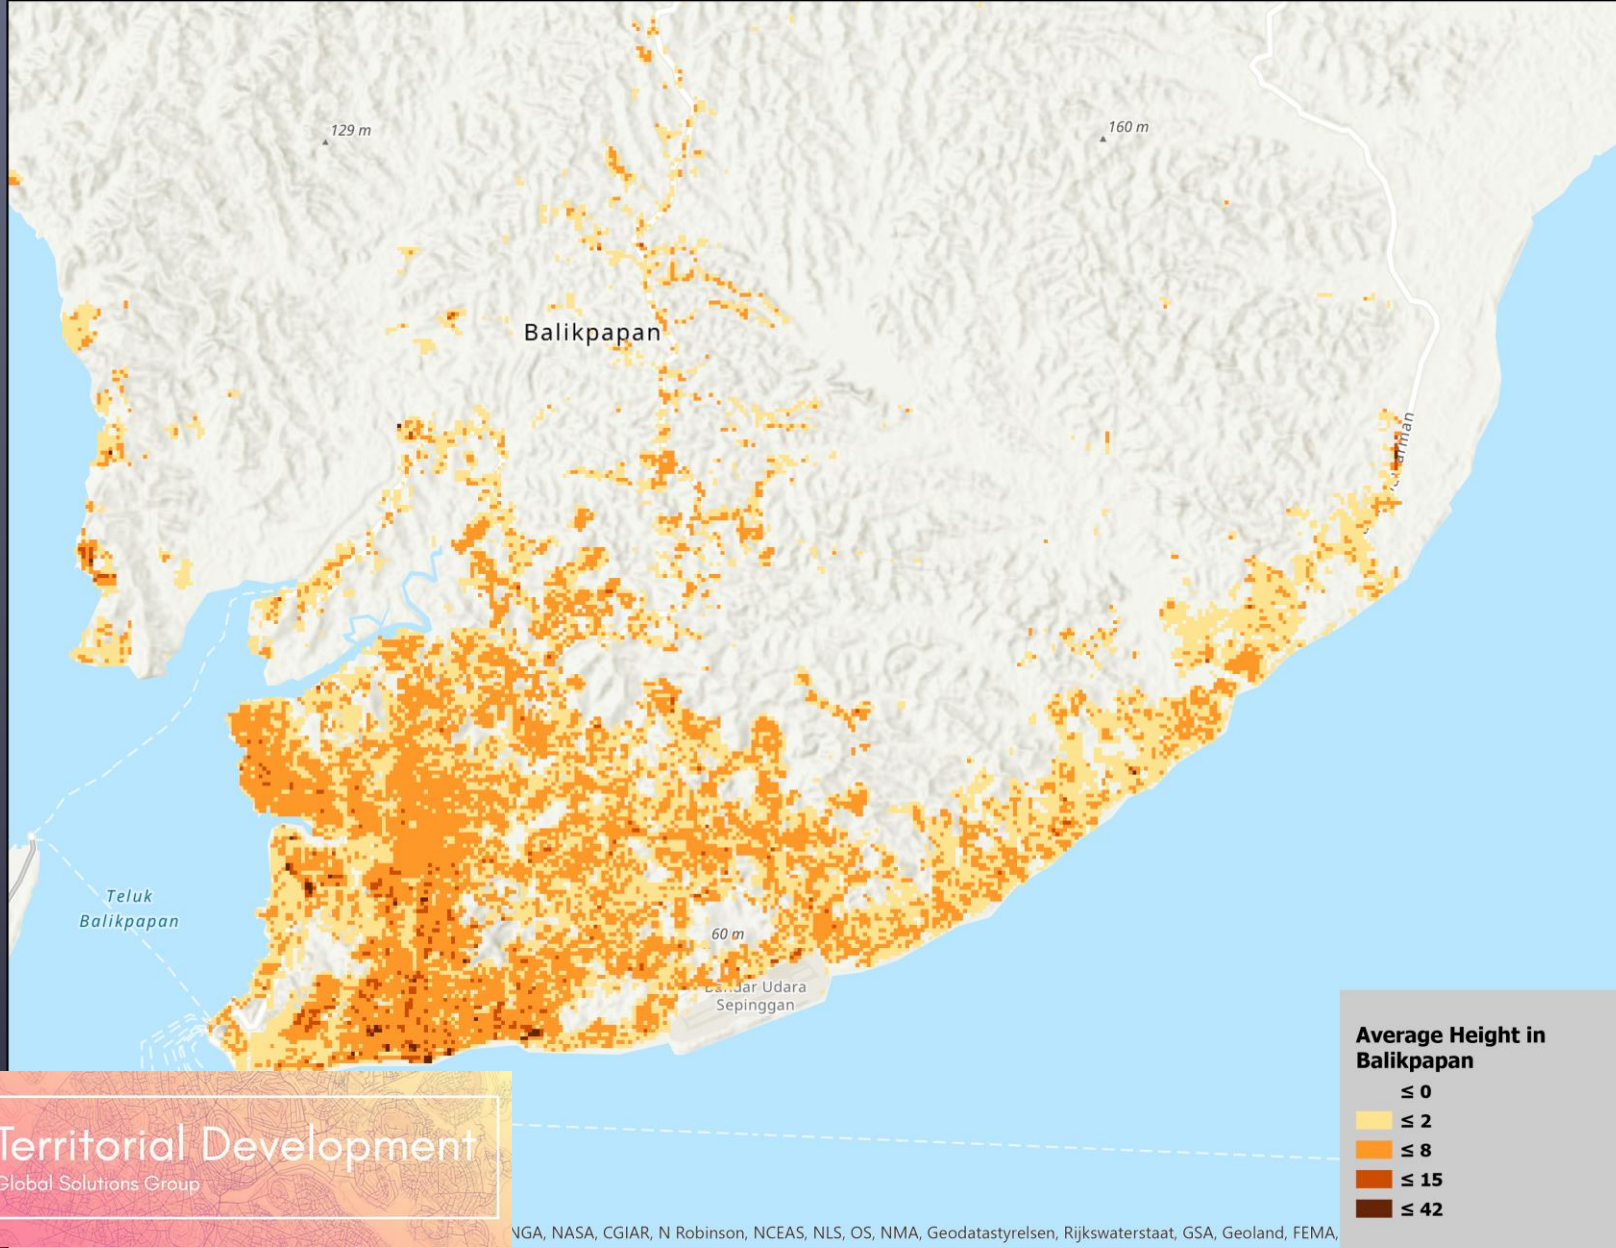

BALIKPAPAN – BUILDING HEIGHTS DATA

- Building heights data
  - Average building height, per pixel
  - Each pixel is 90x90 meters