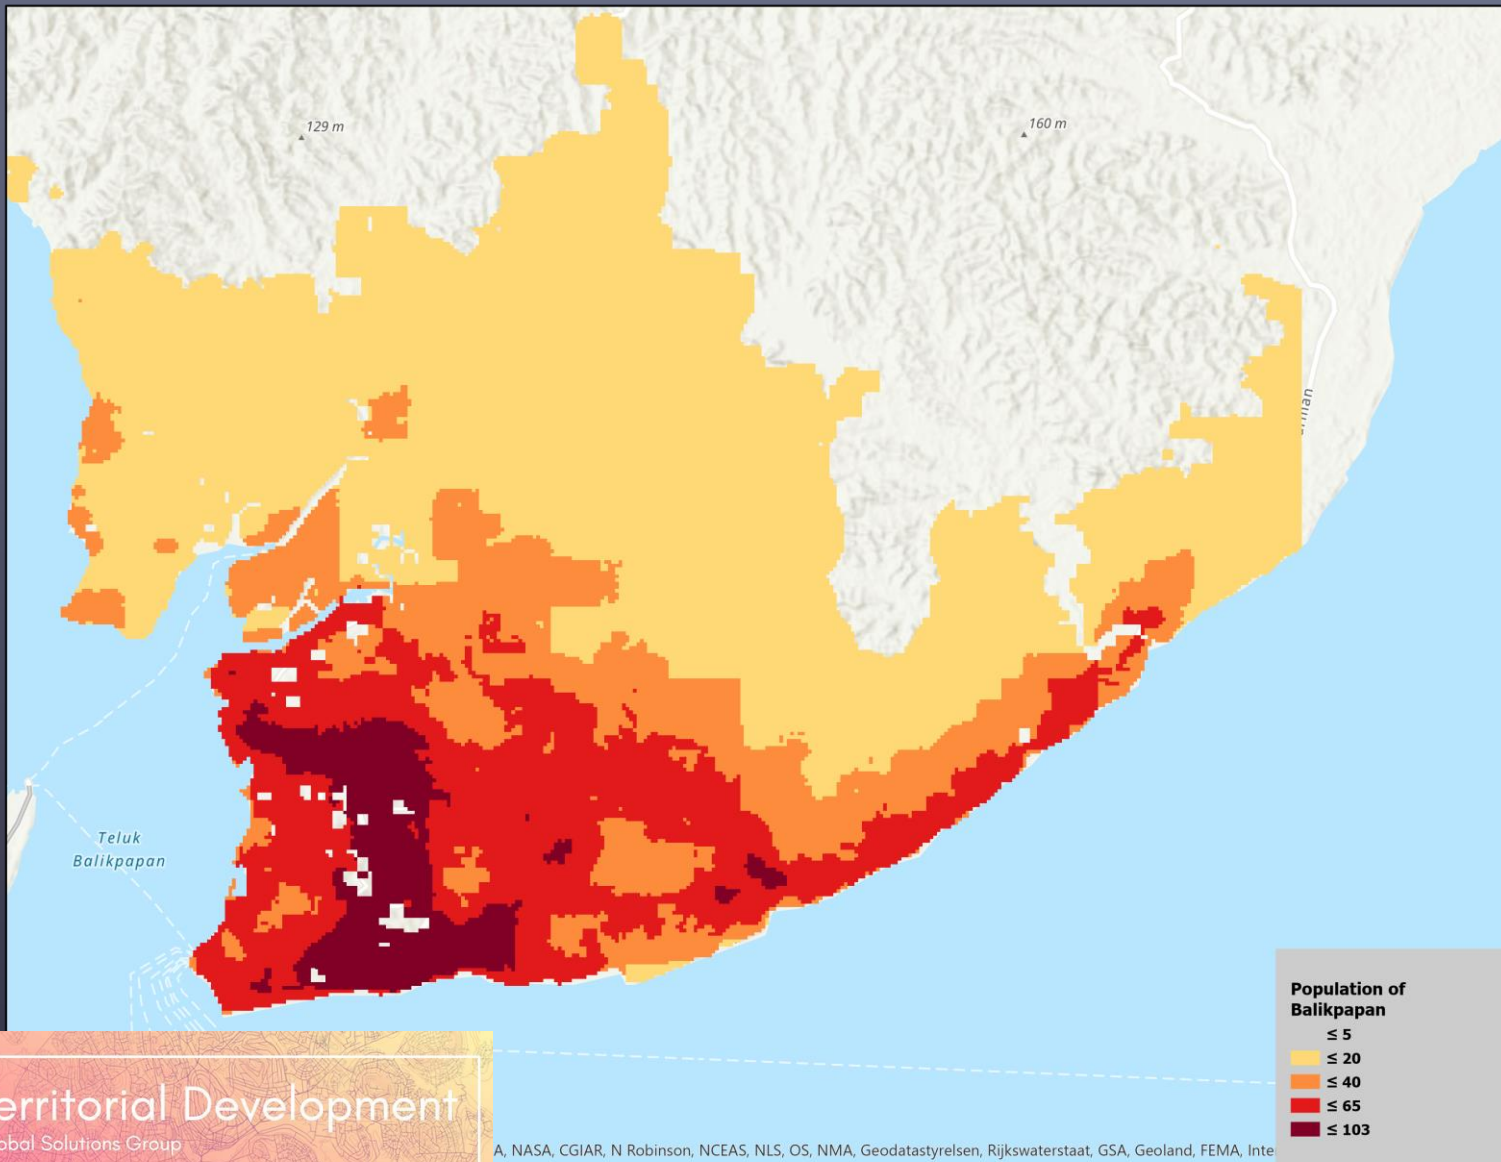

BALIKPAPAN

# BALIKPAPAN – POPULATION DATA

- ▶ Number of persons per pixel
- ▶ Each pixel is 100x100 meters
- ▶ Total Population: 1.26 million

# BALIKPAPAN – FIRST SET OF POTENTIAL HOTSPOTS

- ▶ Hotspots cover 14.8  $km^2$
- ▶ Affected Population: 87 thousand
- ▶ 6.9% of total population impacted

FACEBOOK Data for Good

Deutsches Zentrum  
DLR für Luft- und Raumfahrt  
German Aerospace Center